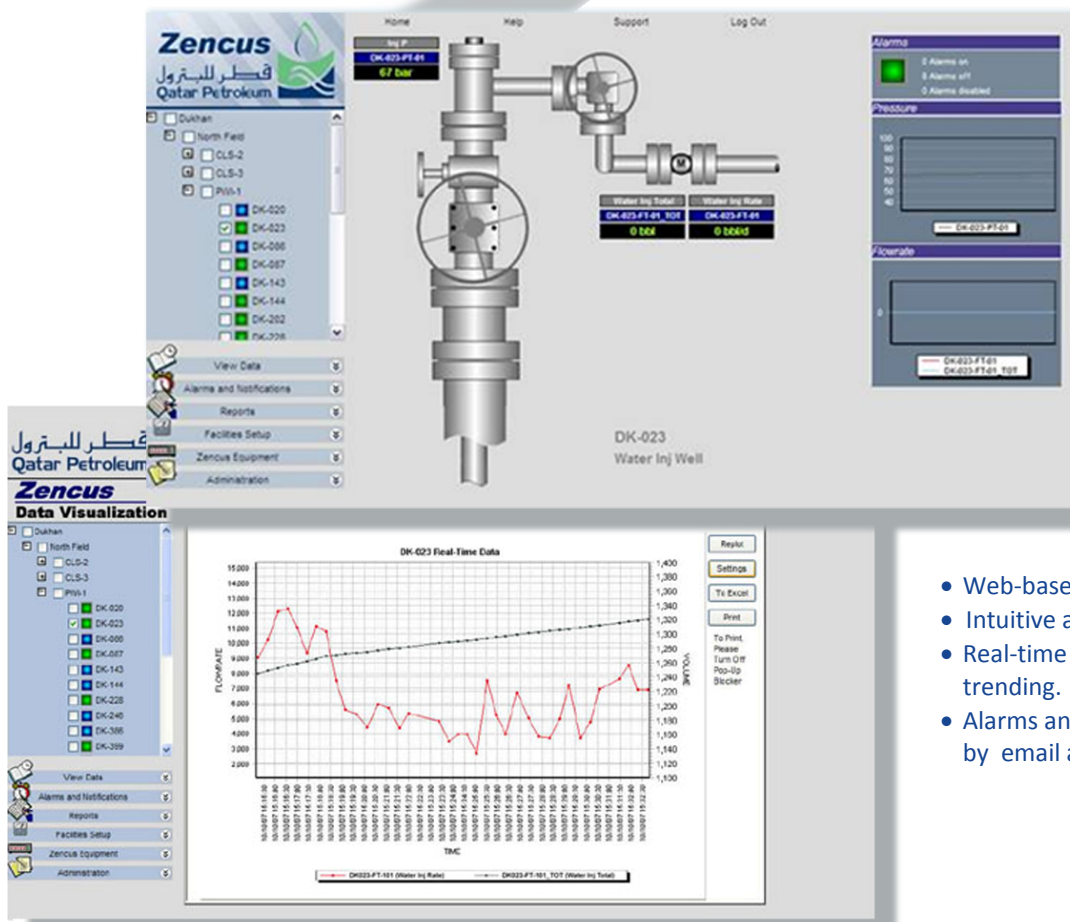

## Well Monitor - Water Injection Well

*“From Wellhead to Desktop”*

Typical Water Injection Wellhead Installation – Middle East Desert Location

### Features:

- *Low cost solution.*
- *Quick and easy to install.*
- *Remote web-based visualization.*

### Zencus Application Note Index

- Well Monitor – Production Well
- Well Monitor - Water Injection
- Well Monitor – ESP Well
- Well Monitor - Gas Lift Well
- Well Monitor – Well Integrity
- Well Monitor – Flow Rate Monitor
- Well Monitor – Multiphase Meter
- Well Monitor – Downhole Gauge
- Facility Monitor - CCTV & Site Security
- Facility Monitor - Hazardous Gases
- Facility Monitor – Cathodic Protection Systems
- Drilling Monitor – CCTV and Data Monitor
- Wireline - Operations Monitor

- Web-based software.
- Intuitive and easy to use.
- Real-time plotting, graphing and trending.
- Alarms and diagnostic messages by email and SMS text message.

**“From Wellhead to Desktop”**