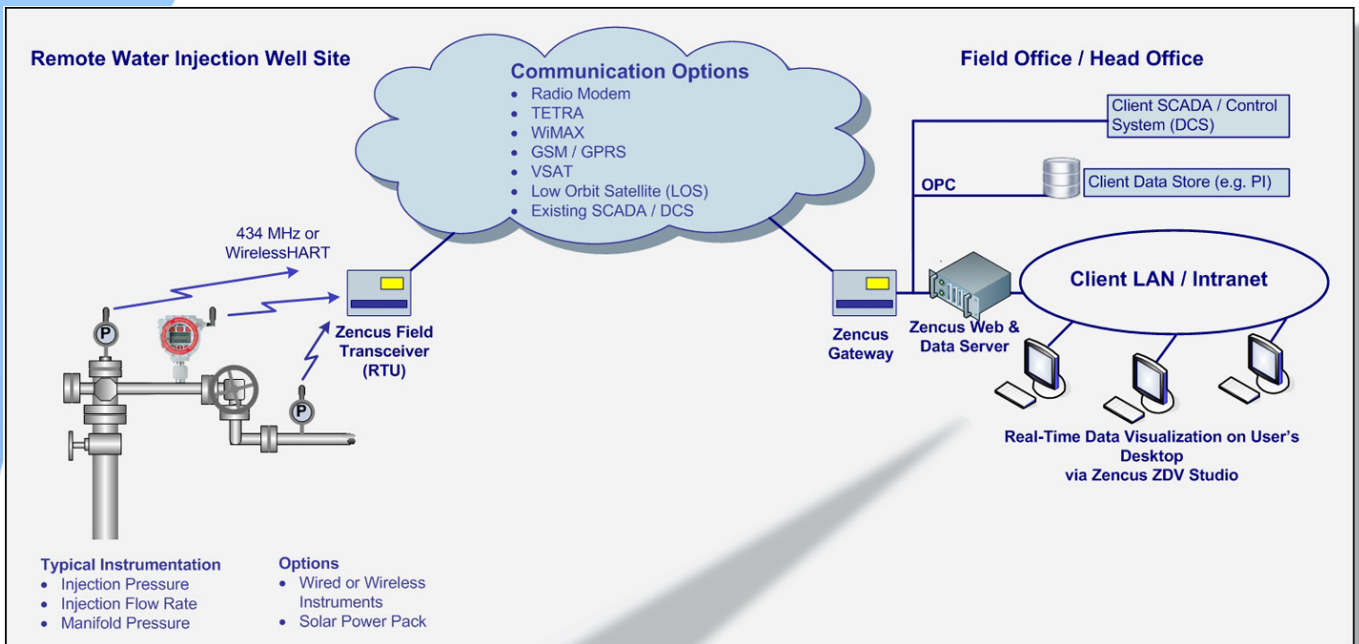

## Well Monitor - Water Injection Well

*“From Wellhead to Desktop”*

Typical Water Injection Wellhead Installation – Middle East Desert Location

### Zencus Application Note Index

- Well Monitor – Production Well
- Well Monitor - Water Injection
- Well Monitor – ESP Well
- Well Monitor - Gas Lift Well
- Well Monitor – Well Integrity
- Well Monitor – Flow Rate Monitor
- Well Monitor – Multiphase Meter
- Well Monitor – Downhole Gauge
- Facility Monitor - CCTV & Site Security
- Facility Monitor - Hazardous Gases
- Facility Monitor – Cathodic Protection Systems
- Drilling Monitor – CCTV and Data Monitor
- Wireline - Operations Monitor

- Web-based software.
- Intuitive and easy to use.
- Real-time plotting, graphing and trending.
- Alarms and diagnostic messages by email and SMS text message.

**“From Wellhead to Desktop”**