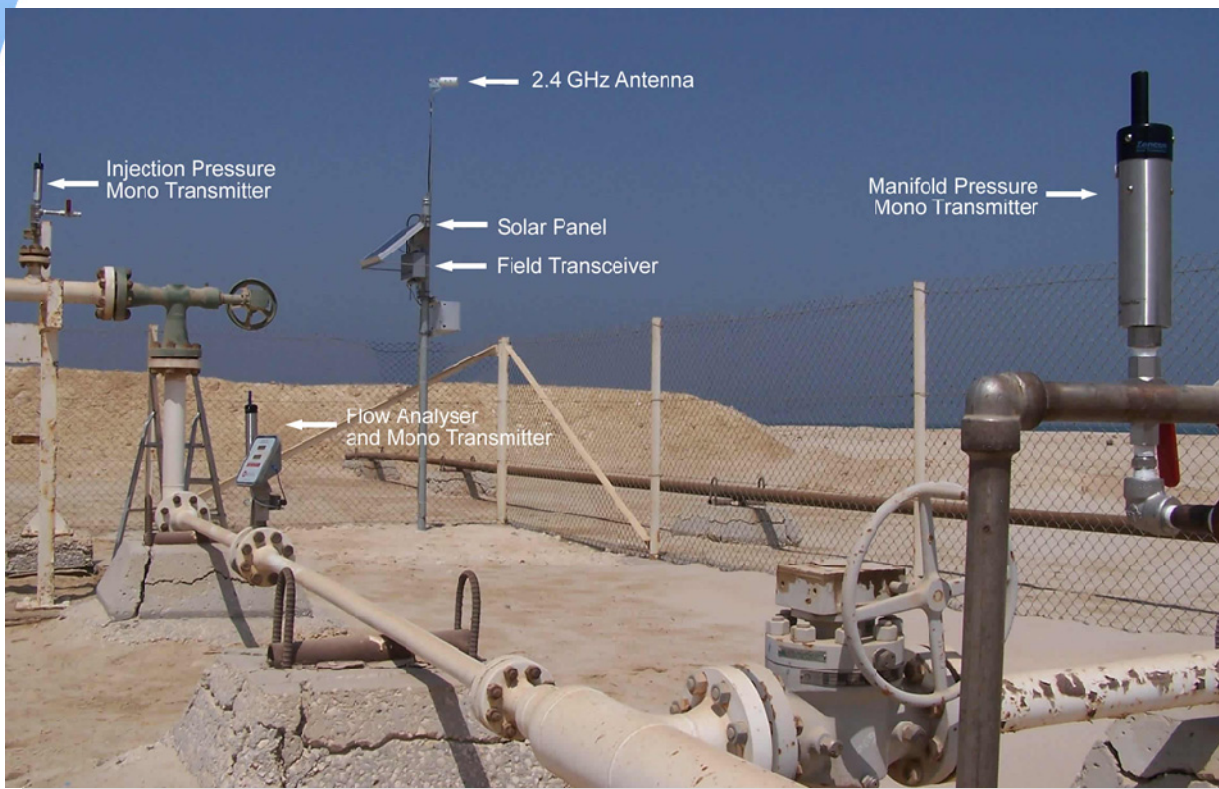

## Well Monitor - Water Injection Well

*“From Wellhead to Desktop”*

Typical Water Injection Wellhead Installation – Middle East Desert Location

### Zencus Application Note Index

- Well Monitor – Production Well
- Well Monitor - Water Injection
- Well Monitor – ESP Well
- Well Monitor - Gas Lift Well
- Well Monitor – Well Integrity
- Well Monitor – Flow Rate Monitor
- Well Monitor – Multiphase Meter
- Well Monitor – Downhole Gauge
- Facility Monitor - CCTV & Site Security
- Facility Monitor - Hazardous Gases
- Facility Monitor – Cathodic Protection Systems
- Drilling Monitor – CCTV and Data Monitor
- Wireline - Operations Monitor